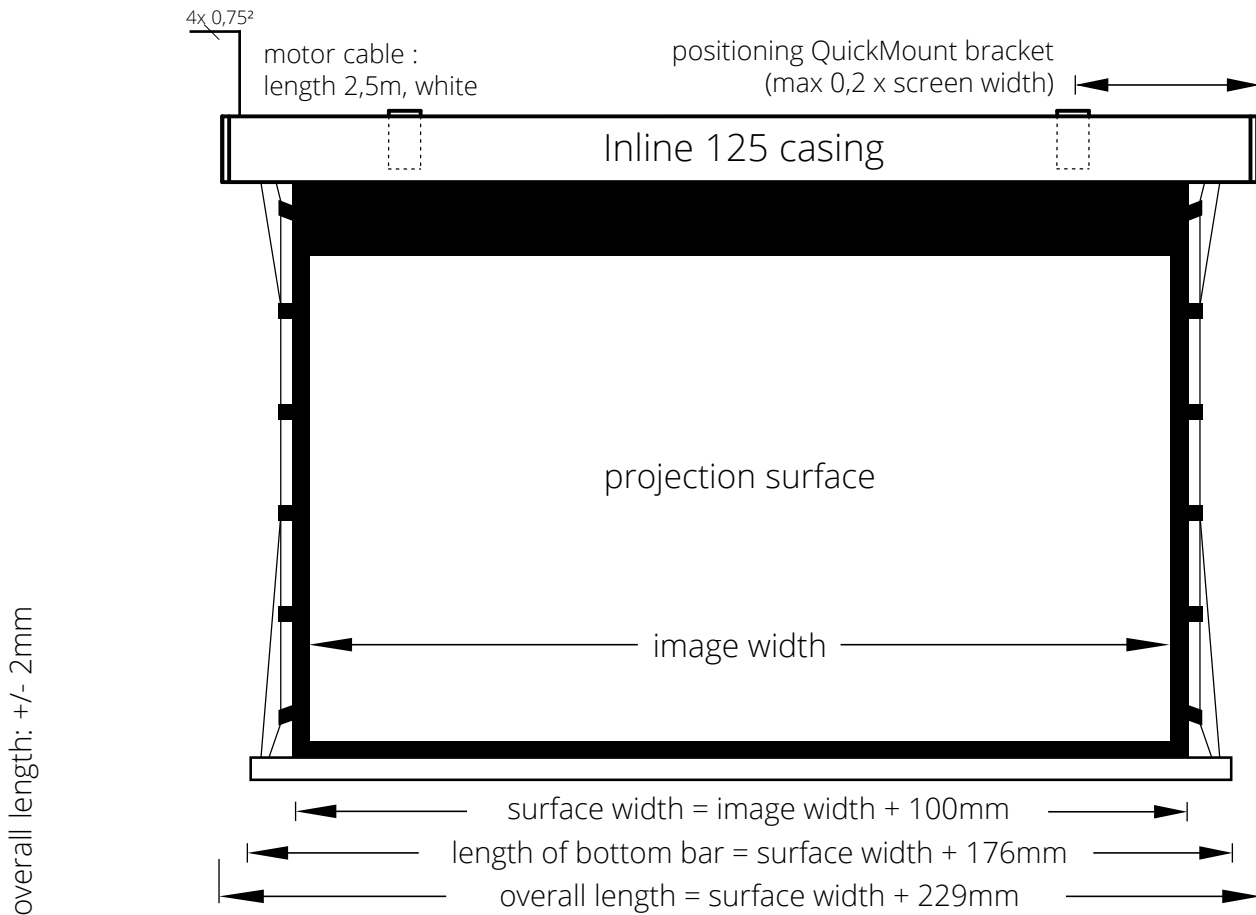

Dimensions of the Projection Screen

Cross Section Inline-QuickMount

QuickMount Bracket for wall and ceiling mounting