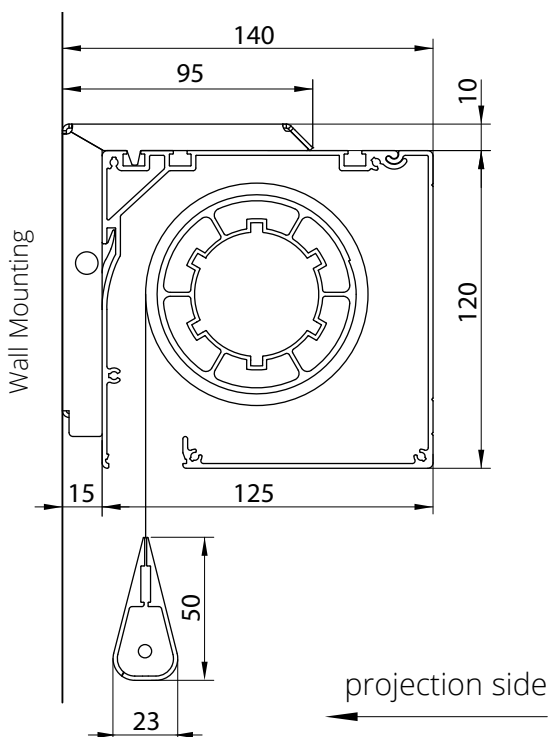

Dimensions of the Projection Screen

Cross Section Inline-QuickMount

QuickMount Bracket for wall and ceiling mounting